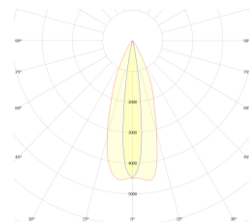

Ross Architectural Lighting Fixture Wall Washer

odak® R&D
CENTER
smart city technologies

General Application Areas

Optical Beam Angles

55°X25°

General Information

Architectural lighting products (wall washers) are an essential component of any lighting solution, enhancing the visual appeal of buildings, facades, and landscape areas while ensuring optimal illumination. By highlighting textures and colors, they create an inviting atmosphere and increase visibility in both residential and commercial spaces. This catalog presents a selection of high-quality, energy-efficient luminaires with a variety of design and mounting options, offering the optimal solution for transforming spaces. The product is available in 25°, 45°, 55°X25° elliptical angles, which have been optimized for different application heights. It is also available in red, green, amber, and in a range of color temperatures, including 2700K, 3000K, 4000K, and 6500K, allowing users to set the desired mood in their spaces. It has 15°, 25°, 45°, and 110° options for different applications.