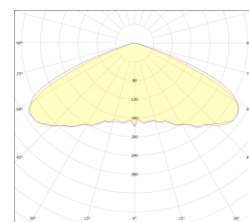

110°

General Information

Architectural lighting products (wall washers) are an essential component of any lighting solution, enhancing the visual appeal of buildings, facades, and landscape areas while ensuring optimal illumination. By highlighting textures and colors, they create an inviting atmosphere and increase visibility in both residential and commercial spaces. This catalog presents a selection of high-quality, energy-efficient luminaires with a variety of design and mounting options, offering the optimal solution for transforming spaces. The product is available in 25°, 45°, 55°X25° elliptical angles, which have been optimized for different application heights. It is also available in red, green, amber, and in a range of color temperatures, including 2700K, 3000K, 4000K, and 6500K, allowing users to set the desired mood in their spaces. It has 15°, 25°, 45°, and 110° options for different applications.