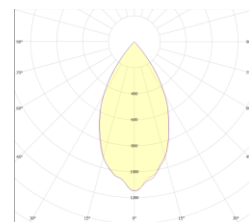

Ross Architectural Lighting Fixture Wall Washer

odak® R&D
CENTER
smart city technologies

General Application Areas

Optical Beam Angles

45°

General Information

Architectural lighting products (wall washers) are an essential component of any lighting solution, enhancing the visual appeal of buildings, facades, and landscape areas while ensuring optimal illumination. By highlighting textures and colors, they create an inviting atmosphere and increase visibility in both residential and commercial spaces. This catalog presents a selection of high-quality, energy-efficient luminaires with a variety of design and mounting options, offering the optimal solution for transforming spaces. The product is available in 25°, 45°, 55°X25° elliptical angles, which have been optimized for different application heights. It is also available in red, green, amber, and in a range of color temperatures, including 2700K, 3000K, 4000K, and 6500K, allowing users to set the desired mood in their spaces. It has 15°, 25°, 45°, and 110° options for different applications.