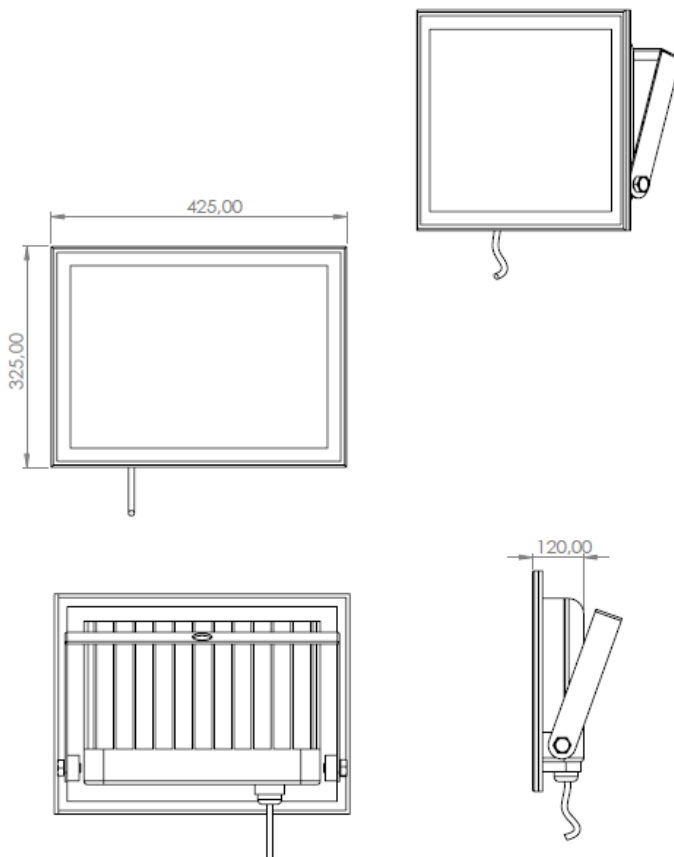

General Information

The CASTOR DOB LED Floodlight is a lighting fixture designed for a variety of applications, including parks, gardens, squares, auto-parks, building perimeters, walkways, and landscape lighting. It is mounted on poles ranging from 3 to 7 meters in height. The luminaires feature LED modules with high energy efficiency and a compact frame structure. The CASTOR DOB LED Floodlight is classified according to LED power, with different sizes and dimensions available. Various light distribution and power options are available to suit different area illumination needs, and designs and productions can be tailored to meet project specifications.

CASTOR DOB LED Floodlight 150 W

Technical Specifications

Power	:150 W
Input Voltage	:200-240 V AC 50/60 HZ
Power Factor	:>0,9
Effectiveness Factor	:80+lm/W
Luminous Flux	:12000lm
Light Angle	:110°
Color Temperature (CCT)	:6500K
Color Rendering Index (CRI)	:80+
IP Protection Class	:IP 65-IP66(Optional)
Dimensions	:325x425x15mm
Warranty Period	:3 Years

Optical and Electrical Properties

Body	Polycarbon Extrusion	Operating Temperature	-25°/+55°C
Color Options	RAL 9005	RoHS Compliance	Yes
Light source	LED	Lifetime	≥60,000 Hours
Impact Resistance	IK 08	Throttling Options	1-10V, TRIAC, DALI
Total Harmonic Distortion	<%20	CE	No

Technical Drawing and Wiring Diagram

CASTOR DOB LED Floodlight 150 W

Product Variations

Product Code	Power	Input Voltage	Luminous Flux	Light Angle	Dimensions
CSR-030SM-01101-865-9005	30W	200-240-V AC 50-60 HZ	2400 lm	110°	150x173x03mm
CSR-050SM-01101-865-9005	50W	200-240-V AC 50-60 HZ	4000 lm	110°	181x213x04mm
CSR-100SM-01101-865-9005	100W	200-240-V AC 50-60 HZ	8000 lm	110°	250x285x07mm
CSR-150SM-01101-865-9005	150W	200-240-V AC 50-60 HZ	12000 lm	110°	325x425x12mm
CSR-200SM-01101-865-9005	200W	200-240-V AC 50-60 HZ	16000 lm	110°	325x425x13mm