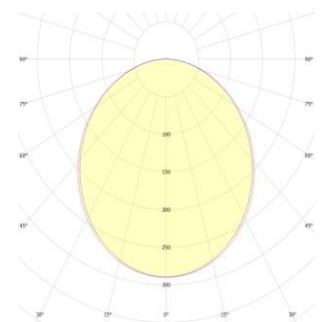

CASTOR DOB LED Floodlight 150 W

General Application Areas

Closed Parking lots

Factories

Building Circles

Park Walkway

Optical Beam Angles

110°

General Information

The CASTOR DOB LED Floodlight is a lighting fixture designed for a variety of applications, including parks, gardens, squares, auto-parks, building perimeters, walkways, and landscape lighting. It is mounted on poles ranging from 3 to 7 meters in height. The luminaires feature LED modules with high energy efficiency and a compact frame structure. The CASTOR DOB LED Floodlight is classified according to LED power, with different sizes and dimensions available. Various light distribution and power options are available to suit different area illumination needs, and designs and productions can be tailored to meet project specifications.

CASTOR DOB LED Floodlight 150 W

Technical Specifications

Power	:150 W
Input Voltage	:200-240 V AC 50/60 HZ
Power Factor	:>0,9
Effectiveness Factor	:80+lm/W
Luminous Flux	:12000lm
Light Angle	:110°
Color Temperature (CCT)	:6500K
Color Rendering Index (CRI)	:80+
IP Protection Class	:IP 65-IP66(Optional)
Dimensions	:325x425x15mm
Warranty Period	:3 Years

Technical Drawing and Wiring Diagram

CASTOR DOB LED Floodlight 150 W

Product Variations

Product Code	Power	Input Voltage	Luminous Flux	Light Angle	Dimensions
CSR-030SM-01101-865-9005	30W	200-240-V AC 50-60 HZ	2400 lm	110°	150x173x03mm
CSR-050SM-01101-865-9005	50W	200-240-V AC 50-60 HZ	4000 lm	110°	181x213x04mm
CSR-100SM-01101-865-9005	100W	200-240-V AC 50-60 HZ	8000 lm	110°	250x285x07mm
CSR-150SM-01101-865-9005	150W	200-240-V AC 50-60 HZ	12000 lm	110°	325x425x12mm
CSR-200SM-01101-865-9005	200W	200-240-V AC 50-60 HZ	16000 lm	110°	325x425x13mm