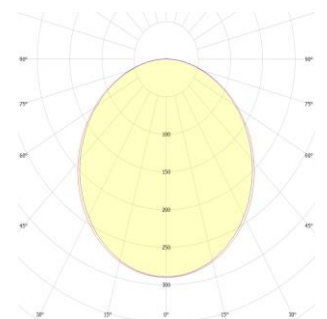

CASTOR DOB LED Floodlight 200 W

General Application Areas

Closed Parking lots

Factories

Building Circles

Park Walkway

Optical Beam Angles

110°

General Information

The CASTOR DOB LED Floodlight is a lighting fixture designed for a variety of applications, including parks, gardens, squares, auto-parks, building perimeters, walkways, and landscape lighting. It is mounted on poles ranging from 3 to 7 meters in height. The luminaires feature LED modules with high energy efficiency and a compact frame structure. The CASTOR DOB LED Floodlight is classified according to LED power, with different sizes and dimensions available. Various light distribution and power options are available to suit different area illumination needs, and designs and productions can be tailored to meet project specifications.

CASTOR DOB LED Floodlight 200 W

Technical Specifications

Power	:200 W
Input Voltage	:200-240 V AC 50/60 HZ
Power Factor	:>0,9
Effectiveness Factor	:80+lm/W
Luminous Flux	:16000lm
Light Angle	:110°
Color Temperature (CCT)	:6500K
Color Rendering Index (CRI)	:80+
IP Protection Class	:IP 65-IP66(Optional)
Dimensions	:325x425x15mm
Warranty Period	:3 Years

Technical Drawing and Wiring Diagram

CASTOR DOB LED Floodlight 200 W

Product Variations

Product Code	Power	Input Voltage	Luminous Flux	Light Angle	Dimensions
CSR-030SM-01101-865-9005	30W	200-240-V AC 50-60 HZ	2400 lm	110°	150x173x03mm
CSR-050SM-01101-865-9005	50W	200-240-V AC 50-60 HZ	4000 lm	110°	181x213x04mm
CSR-100SM-01101-865-9005	100W	200-240-V AC 50-60 HZ	8000 lm	110°	250x285x07mm
CSR-150SM-01101-865-9005	150W	200-240-V AC 50-60 HZ	12000 lm	110°	325x425x12mm
CSR-200SM-01101-865-9005	200W	200-240-V AC 50-60 HZ	16000 lm	110°	325x425x13mm