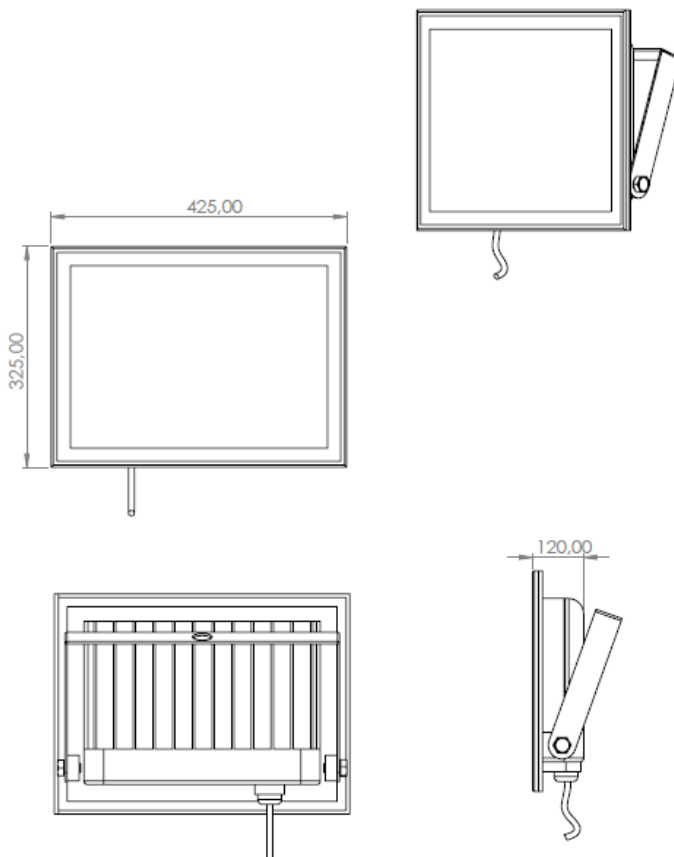

General Information

The CASTOR DOB LED Floodlight is a lighting fixture designed for a variety of applications, including parks, gardens, squares, auto-parks, building perimeters, walkways, and landscape lighting. It is mounted on poles ranging from 3 to 7 meters in height. The luminaires feature LED modules with high energy efficiency and a compact frame structure. The CASTOR DOB LED Floodlight is classified according to LED power, with different sizes and dimensions available. Various light distribution and power options are available to suit different area illumination needs, and designs and productions can be tailored to meet project specifications.

CASTOR DOB LED Floodlight 200 W

Technical Specifications

Power	:200 W
Input Voltage	:200-240 V AC 50/60 HZ
Power Factor	:>0,9
Effectiveness Factor	:80+lm/W
Luminous Flux	:16000lm
Light Angle	:110°
Color Temperature (CCT)	:6500K
Color Rendering Index (CRI)	:80+
IP Protection Class	:IP 65-IP66(Optional)
Dimensions	:325x425x15mm
Warranty Period	:3 Years

Optical and Electrical Properties

Body	Polycarbon Extrusion	Operating Temperature	-25°/+55°C
Color Options	RAL 9005	RoHS Compliance	Yes
Light source	LED	Lifetime	≥60,000 Hours
Impact Resistance	IK 08	Throttling Options	1-10V, TRIAC, DALI
Total Harmonic Distortion	<%20	CE	No

Technical Drawing and Wiring Diagram

CASTOR DOB LED Floodlight 200 W

Product Variations

Product Code	Power	Input Voltage	Luminous Flux	Light Angle	Dimensions
CSR-030SM-01101-865-9005	30W	200-240-V AC 50-60 HZ	2400 lm	110°	150x173x03mm
CSR-050SM-01101-865-9005	50W	200-240-V AC 50-60 HZ	4000 lm	110°	181x213x04mm
CSR-100SM-01101-865-9005	100W	200-240-V AC 50-60 HZ	8000 lm	110°	250x285x07mm
CSR-150SM-01101-865-9005	150W	200-240-V AC 50-60 HZ	12000 lm	110°	325x425x12mm
CSR-200SM-01101-865-9005	200W	200-240-V AC 50-60 HZ	16000 lm	110°	325x425x13mm