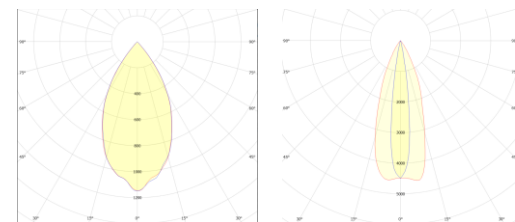

Optical Beam Angles

15°

25°

45°

55°X25°

110°

Ross Architectural Lighting Fixture Wall Washer

Technical Specifications