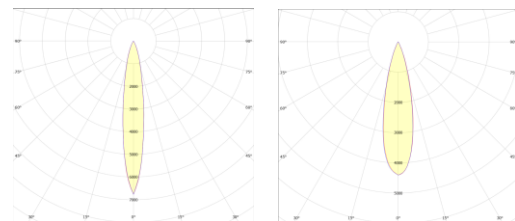

Optical Beam Angles

15°

25°

45°

55°X25°

110°

Ross Architectural Lighting Fixture Wall Washer

Technical Specifications